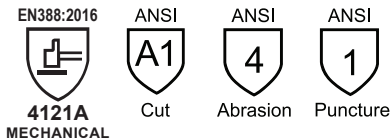

Soft, 360° breathable, flexible coating offers all day comfort

FIT SMART
Form-fitting design

Fine gauge synthetic liner offers a snug fit and feels like a second skin

Low particulate shedding - great for contamination sensitive applications

PERFORMANCE STANDARDS & PROPERTIES

Risk Scale	LOW → VERY HIGH					
Abrasion	0	1	2	3	4	-
Tear	0	1	2	3	4	-
Puncture	0	1	2	3	4	-
Cut (TDM Test)	A	B	C	D	E	F

COMPLIES TO
Australian Standard
AS/NZS 2161.2:2005
AS/NZS 2161.3:2005

SPECIFICATIONS

Product Code	NIMXDTNFT
Description	Maxim DexTec
Length	25 cm
Coating	DexTec™ coating
Coating Variants	Palm Dipped
Coating Colour	Black
Liner	Synthetic Liner with DexTec™ coating
Liner Colour	Grey